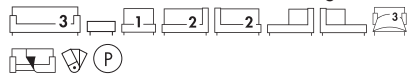

LYCKSELE two-seat sofa-bed Dhs 795
Removable cover: 100% cotton. 10cm thick LÖVÅS mattress. W142×D100, H87cm. Bed size: 140×188cm. Ransta white

**NEW!
COLOUR**

LYCKSELE armchair-bed Dhs 595 Removable cover: 78.7% cotton, 20% polyester, 1.3% elastane/spandex. 10cm thick LÖVÅS mattress. W80×D100, H87cm. Bed size: 80×188cm. Henån pink

LYCKSELE two-seat sofa-bed Dhs 795
Removable cover: 65% cotton, 35% polyester. 10cm thick LÖVÅS mattress. W142×D100, H87cm. Bed size: 140×188cm. Mixdala orange/pink

TYLÖSAND three-seat sofa-bed w storage Dhs 3495 Removable cover. W240×D91, H76cm. Bed size: 140×200cm. Everöd orange