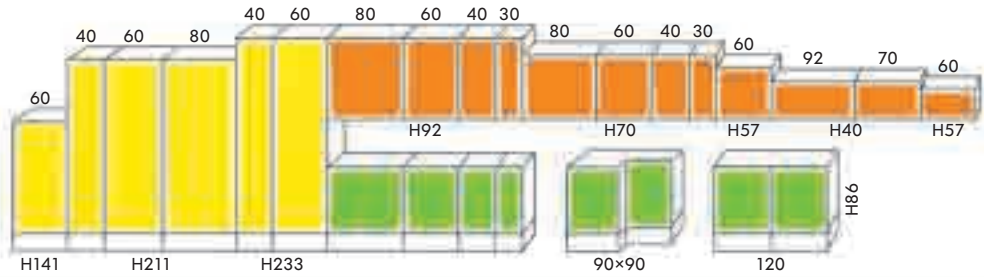

Build your FAKTUM kitchen

Use our color-coded diagram to find FAKTUM wall and base cabinets in a wide range of sizes. All measurements are in centimetres, and base cabinet heights include 16cm plinths or legs.

BASE CABINETS												
Prices include shelves, drawers where shown and 130° hinges. H70, D60cm, incl. door. H86cm, incl. plinth. Legs, plinths, cover panels and handles are sold separately.												
Cabinet width in cm:	30	40	60	60	80	40	60	40	60	40	60	
ABSTRAKT white	Dhs 265	Dhs 315	Dhs 365	Dhs 475	Dhs 555	Dhs 440	Dhs 525	Dhs 735	Dhs 905	Dhs 670	Dhs 795	
ABSTRAKT red	Dhs 265	Dhs 315	Dhs 365	Dhs 475	Dhs 555	Dhs 440	Dhs 525	Dhs 735	Dhs 905	Dhs 670	Dhs 795	
APPLÅD beige	Dhs 170	Dhs 195	Dhs 235	Dhs 285	Dhs 310	Dhs 295	Dhs 365	Dhs 580	Dhs 720	Dhs 550	Dhs 665	
APPLÅD white	Dhs 170	Dhs 195	Dhs 235	Dhs 285	Dhs 310	Dhs 295	Dhs 365	Dhs 580	Dhs 720	Dhs 550	Dhs 665	
ÄDEL medium-brown	Dhs 250	Dhs 295	Dhs 355	Dhs 445	Dhs 515	Dhs 420	Dhs 520	Dhs 720	Dhs 890	Dhs 650	Dhs 785	
ÄRLIG beech	Dhs 145	Dhs 170	Dhs 210	Dhs 235	Dhs 265	Dhs 255	Dhs 325	Dhs 535	Dhs 665	Dhs 525	Dhs 640	
ÄRLIG white	Dhs 140	Dhs 165	Dhs 205	Dhs 225	Dhs 260	Dhs 250	Dhs 320	Dhs 535	Dhs 665	Dhs 520	Dhs 635	
LIDINGÖ white	Dhs 225	Dhs 255	Dhs 310	Dhs 395	Dhs 435	Dhs 375	Dhs 460	Dhs 660	Dhs 815	Dhs 610	Dhs 740	
NEXUS birch	Dhs 190	Dhs 220	Dhs 265	Dhs 325	Dhs 365	Dhs 325	Dhs 405	Dhs 610	Dhs 745	Dhs 575	Dhs 695	
NEXUS black brown	Dhs 190	Dhs 220	Dhs 265	Dhs 325	Dhs 365	Dhs 325	Dhs 405	Dhs 610	Dhs 745	Dhs 575	Dhs 695	
NEXUS yellow brown	Dhs 190	Dhs 220	Dhs 265	Dhs 325	Dhs 365	Dhs 325	Dhs 405	Dhs 610	Dhs 745	Dhs 575	Dhs 695	
FAGERLAND antique stain	Dhs 225	Dhs 255	Dhs 310	Dhs 395	Dhs 435	Dhs 375	Dhs 460	Dhs 660	Dhs 815	Dhs 610	Dhs 740	
LILJESTAD dark brown	Dhs 250	Dhs 295	Dhs 355	Dhs 445	Dhs 515	Dhs 420	Dhs 520	Dhs 720	Dhs 890	Dhs 650	Dhs 785	
RUBRIK aluminum white, black or green glass	-	Dhs 295	Dhs 355	-	Dhs 515	-	-	-	-	Dhs 650	Dhs 795	
RUBRIK stainless steel	Dhs 245	Dhs 285	Dhs 345	Dhs 435	Dhs 495	-	-	Dhs 735	-	Dhs 640	Dhs 775	
STÅT white	Dhs 190	Dhs 220	Dhs 265	Dhs 325	Dhs 365	Dhs 315	Dhs 395	Dhs 580	Dhs 720	Dhs 575	Dhs 695	
ULRIKSDAL oak	Dhs 280	Dhs 315	Dhs 380	Dhs 505	Dhs 555	Dhs 460	Dhs 560	Dhs 755	Dhs 925	Dhs 670	Dhs 810	
Frame ONLY	Dhs 80	Dhs 90	Dhs 110	Dhs 110	Dhs 120	Dhs 90	Dhs 110	Dhs 90	Dhs 110	Dhs 90	Dhs 110	

BASE CABINETS												CORNER BASE CAB.		CORNER WALL CAB.		FAN CAB.		
Prices include shelves, drawers where shown and 130° hinges. H70, D60cm, incl. door. H86cm, incl. plinth. Legs, plinth, cover panels and handles are sold separately. *For built-in oven																		
Cabinet width in cm:	40	60	80	60*	90x90	120	60x60	60x60	60x35	60x57								
ABSTRAKT white	Dhs 695	Dhs 825	Dhs 960	Dhs 335	Dhs 865	Dhs 815	Dhs 485	Dhs 610	Dhs 235	Dhs 270								
ABSTRAKT red	Dhs 695	Dhs 825	Dhs 960	Dhs 335	Dhs 865	Dhs 815	Dhs 485	Dhs 610	Dhs 235	Dhs 270								
APPLÅD beige	Dhs 530	Dhs 640	Dhs 780	Dhs 300	Dhs 675	Dhs 555	Dhs 370	Dhs 480	Dhs 135	Dhs 155								
APPLÅD white	Dhs 530	Dhs 640	Dhs 780	Dhs 300	Dhs 675	Dhs 555	Dhs 370	Dhs 480	Dhs 135	Dhs 155								
ÄDEL medium-brown	Dhs 680	Dhs 815	Dhs 945	Dhs 325	Dhs 850	Dhs 795	Dhs 470	Dhs 595	Dhs 220	Dhs 260								
ÄRLIG beech	Dhs 480	Dhs 585	Dhs 690	Dhs 285	Dhs 625	Dhs 505	Dhs 340	Dhs 445	Dhs 120	Dhs 135								
ÄRLIG white	Dhs 480	Dhs 585	Dhs 690	Dhs 285	Dhs 620	Dhs 495	Dhs 335	Dhs 440	Dhs 115	Dhs 130								
LIDINGÖ white	Dhs 615	Dhs 745	Dhs 875	Dhs 310	Dhs 775	Dhs 705	Dhs 430	Dhs 545	Dhs 190	Dhs 220								
NEXUS birch	Dhs 565	Dhs 680	Dhs 800	Dhs 300	Dhs 715	Dhs 615	Dhs 395	Dhs 505	Dhs 155	Dhs 185								
NEXUS black brown	Dhs 565	Dhs 680	Dhs 800	Dhs 300	Dhs 715	Dhs 615	Dhs 395	Dhs 505	Dhs 155	Dhs 185								
NEXUS yellow brown	Dhs 565	Dhs 680	Dhs 800	Dhs 300	Dhs 715	Dhs 615	Dhs 395	Dhs 505	Dhs 155	Dhs 185								
FAGERLAND antique stain	Dhs 615	Dhs 745	Dhs 850	Dhs 310	Dhs 775	Dhs 705	Dhs 430	Dhs 545	Dhs 190	Dhs 220								
LILJESTAD dark brown	Dhs 680	Dhs 815	Dhs 945	Dhs 325	Dhs 850	Dhs 795	Dhs 470	Dhs 595	Dhs 220	Dhs 260								
RUBRIK aluminum white, black or green glass	-	-	-	-	-	Dhs 815	-	-	-	-								
RUBRIK stainless steel	-	Dhs 795	Dhs 945	Dhs 340	-	Dhs 775	-	-	-	-								
STÅT white	Dhs 555	Dhs 670	Dhs 790	Dhs 300	Dhs 715	Dhs 615	Dhs 395	Dhs 505	Dhs 155	Dhs 185								
ULRIKSDAL oak	Dhs 715	Dhs 855	Dhs 980	Dhs 330	Dhs 885	Dhs 845	Dhs 490	Dhs 615	Dhs 245	Dhs 290								
Frame ONLY	Dhs 90	Dhs 110	Dhs 120	Dhs 140	Dhs 325	Dhs 225	Dhs 225	Dhs 325	Dhs 70	Dhs 80