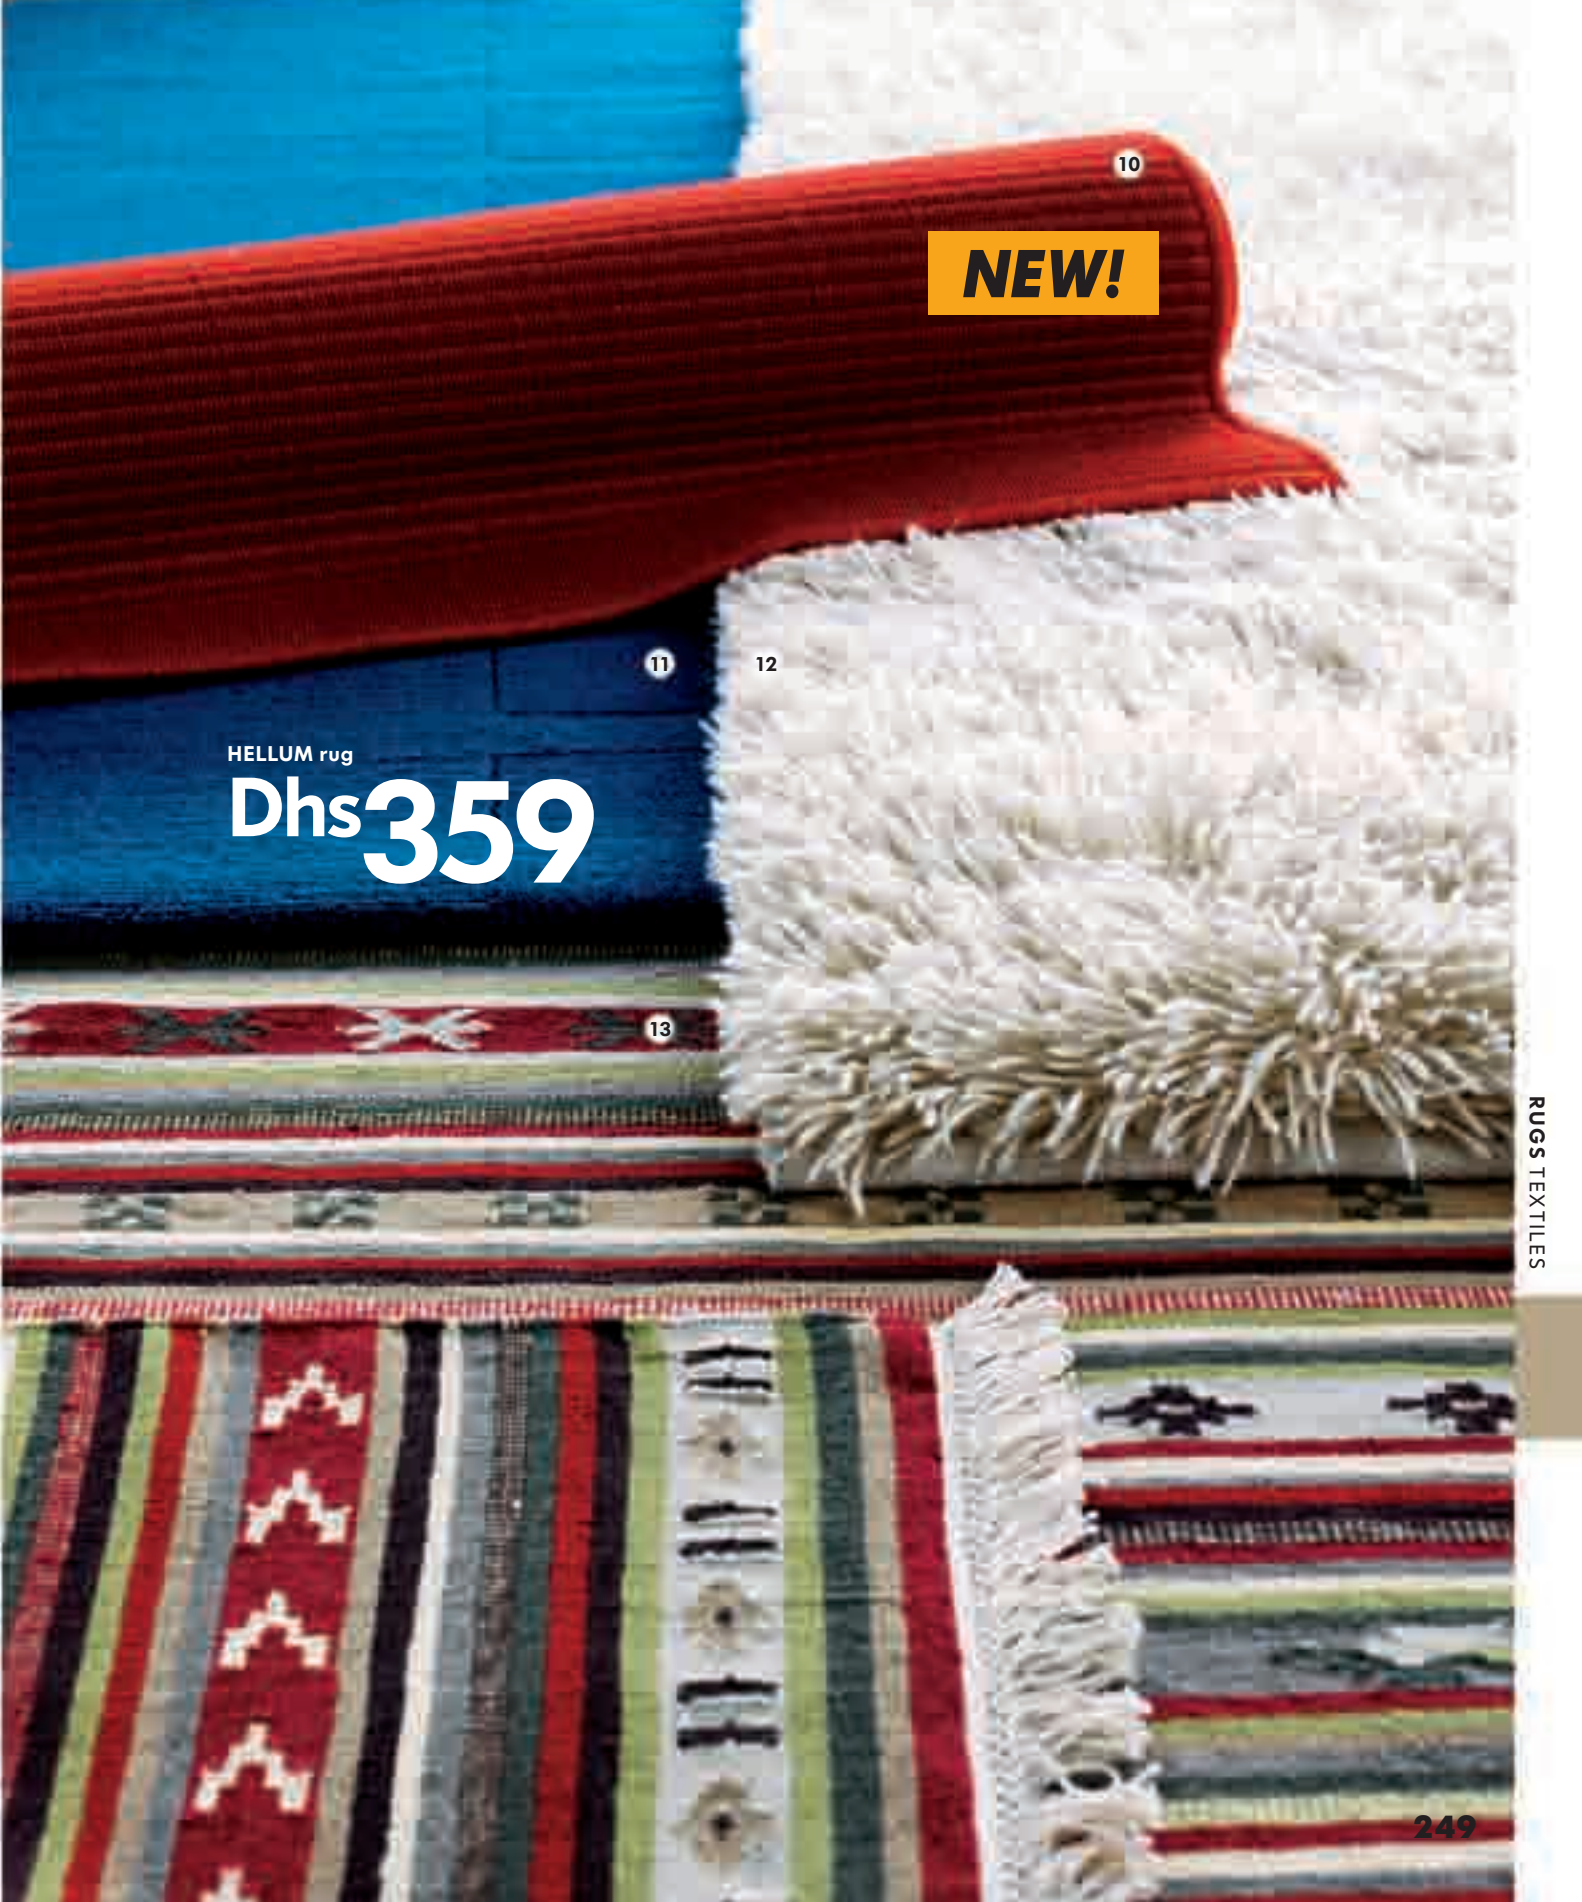

10

NEW!

11

12

HELLUM rug

Dhs 359

13

RUGS TEXTILES