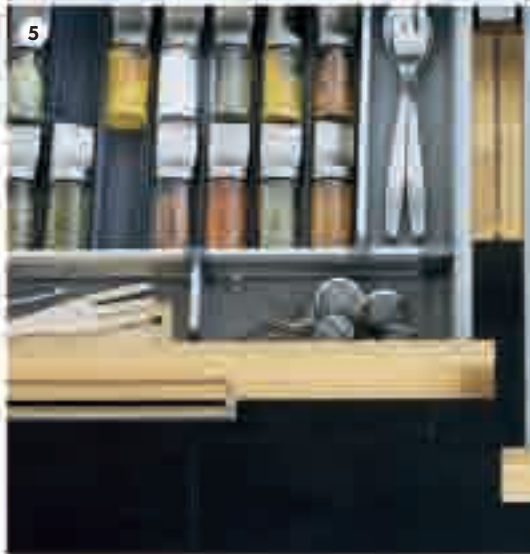

16m²

6000mm

2800mm

RATIONELL STORE MORE, PAY LESS

- Interior fittings make the most of your cabinet space.
- Your kitchen is easier to work in, because everything you need is in reach.
- Uncluttered inside... and out.