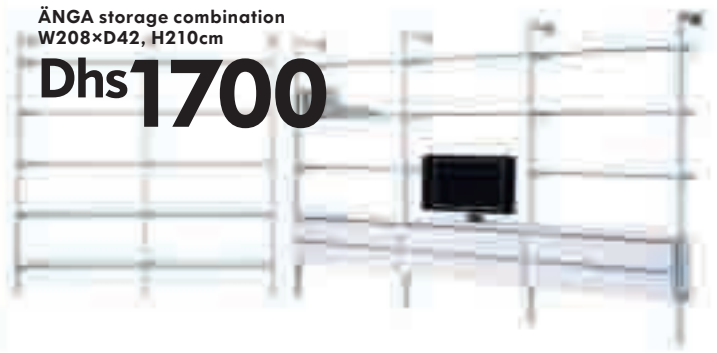

ÄNGA storage combination
W208×D42, H210cm

Dhs 1700

BIG PICTURE:

NEW! ÄNGA series Smooth running drawers with drawer stop. Hollow posts, prepared for lighting and cabling. Foil finish and aluminium. Shelves in tempered glass. Designer: Eva Lilja Löwenhielm. White. **Storage combination Dhs 2230** W158×D42, H210cm. Lighting sold separately.

ABOVE:

Storage combination Dhs 1700 W208×D42, H210cm.
TV storage combination Dhs 3435 W310×D42, H210cm.