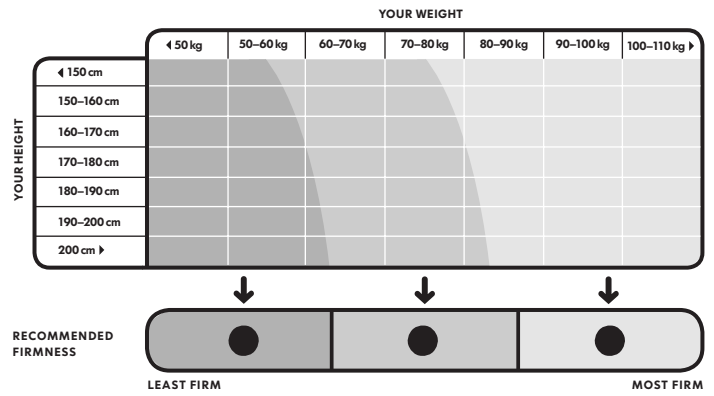

Sleep **your** way

Individual comfort is, well, individual. And one of the most important elements of a good night's sleep is being on a mattress with the right amount of firmness for you. Start with your height and weight for our recommended firmness, but also think about how you tend to sleep. If it's on your side, consider a mattress that is less firm to allow your shoulders and hips to sink into the mattress. If it's on your back or stomach, try a firmer mattress. We have a wide selection of mattresses in three different firmness levels at the IKEA store.