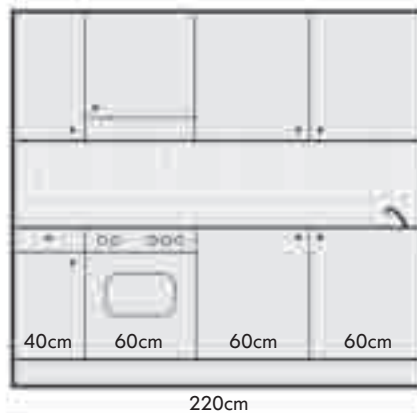

3 PLAN IT OUT Here's where you need to think about layout, work zones and the position of appliances and sinks. The best way to do this is to use our 3D kitchen planner – available on our store computers or at www.IKEAuae.com.

4 COMPLETE YOUR KITCHEN Build your kitchen further by adding appliances, cabinets, worktops, lighting, interior fittings for storage, knobs and handles, as well as sinks and taps.

5 CHOOSE SERVICES Every step of the way, IKEA is at hand to assist with measurements, delivery and assembly. Contact your local IKEA store for more details.

PLANNING KITCHEN

TRANSPORT SERVICE

IKEA FAKTUM cabinets are flat-packed so you can easily bring them home yourself. If you don't have suitable transport of your own, or would simply like some assistance, we offer a home delivery service at reasonable rates.

ASSEMBLY SERVICE

IKEA kitchens are designed to be self-assembled to keep costs down. But if you prefer, we offer an in-home assembly service. For a small fee we'll put it all together for you. Ask for details at the store.

Select the door and the price

To make it easy to work within your budget, we have put together a total price for a standard kitchen, pictured below. The total price, therefore, varies only by your choice of cabinet door finish shown here. Your choice of worktop, sink, tap, knobs/handles, interior fittings and lightings are sold separately.

Combination Price

ÄRLIG white	Dhs 1150
APPLÅD white	Dhs 1370
APPLÅD beige	Dhs 1370
NEXUS birch	Dhs 1600
NEXUS yellow brown	Dhs 1600
STÅT white	Dhs 1520
FAGERLAND antique stain	Dhs 1895
LIDINGÖ white	Dhs 1895
ABSTRAKT white	Dhs 2270
ABSTRAKT red	Dhs 2270
ÄDEL medium brown	Dhs 2205
LILJESTAD dark brown	Dhs 2200
ULRIKSDAL oak	Dhs 2395

10-YEAR GUARANTEE

IKEA FAKTUM kitchens have been tested for quality, strength and durability and come with a 10-year limited guarantee. For full details, please ask at the IKEA store.